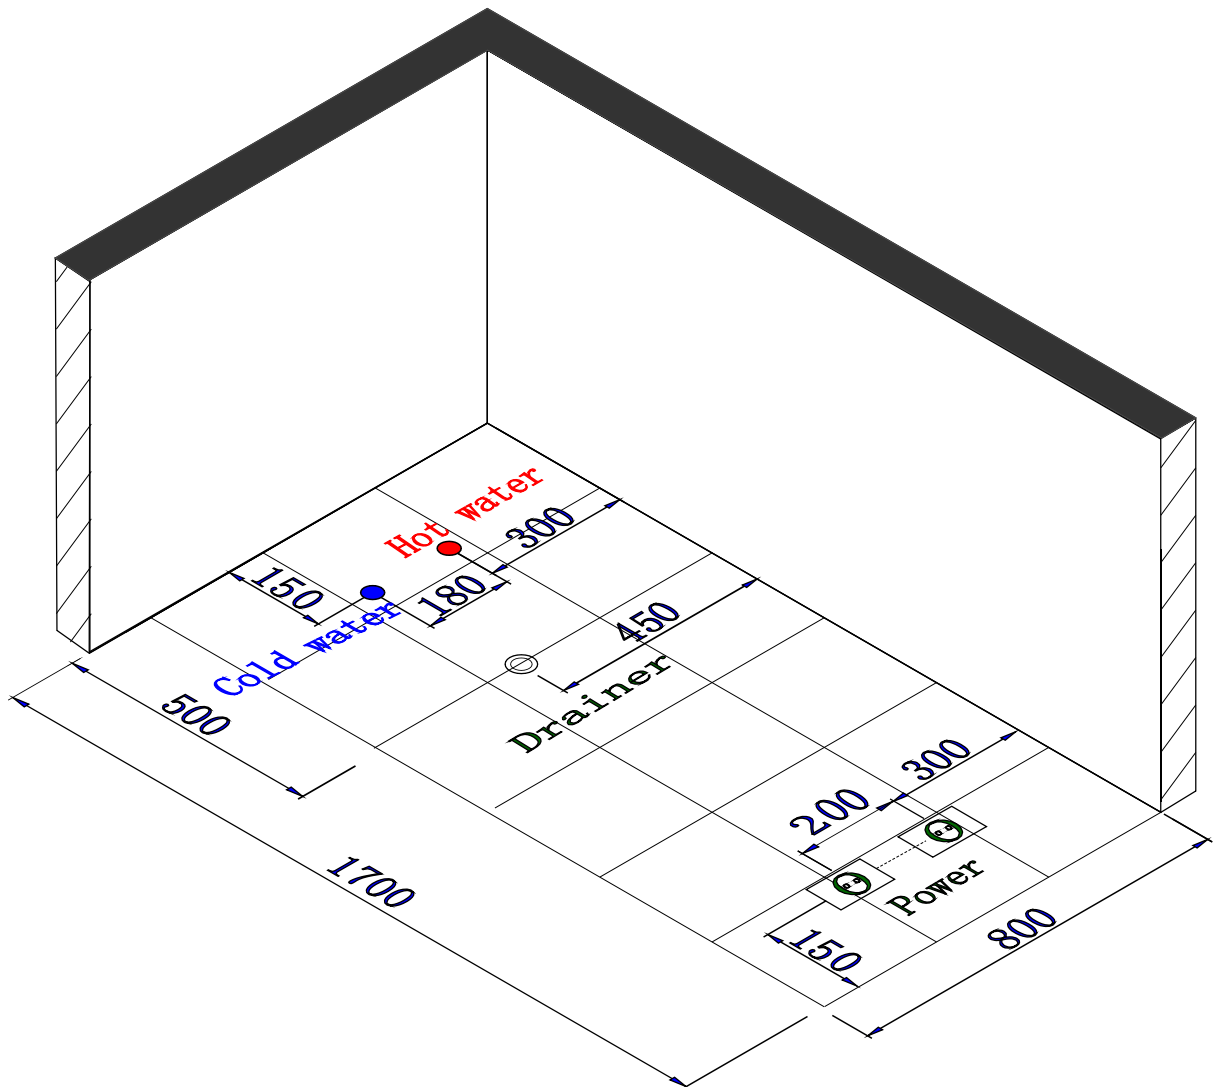

Lyfco®

Luxury
massage bathtub

BK-003 BK-003V

800x1700x580 mm

Functional Introduction *Lyfco*[®]

Water & Electricity Position Design

Length unit: mm

Power Request *Lyfco*[®]

DXD

HEATER

MODEL	SDP-1500	A
VOLTAGE	220-240VAC	50/60Hz
POWER	1.5KW	HP 2

DXD

PUMP

MODEL DXD-310 A AC 220-240V 50Hz 700W CLASS B IPX5
 MAX WATER TEMPERATURE 50°C 15µ F/450V Hmin 1m

Ground properly!
 Do Not Start Pump
 Without Water!