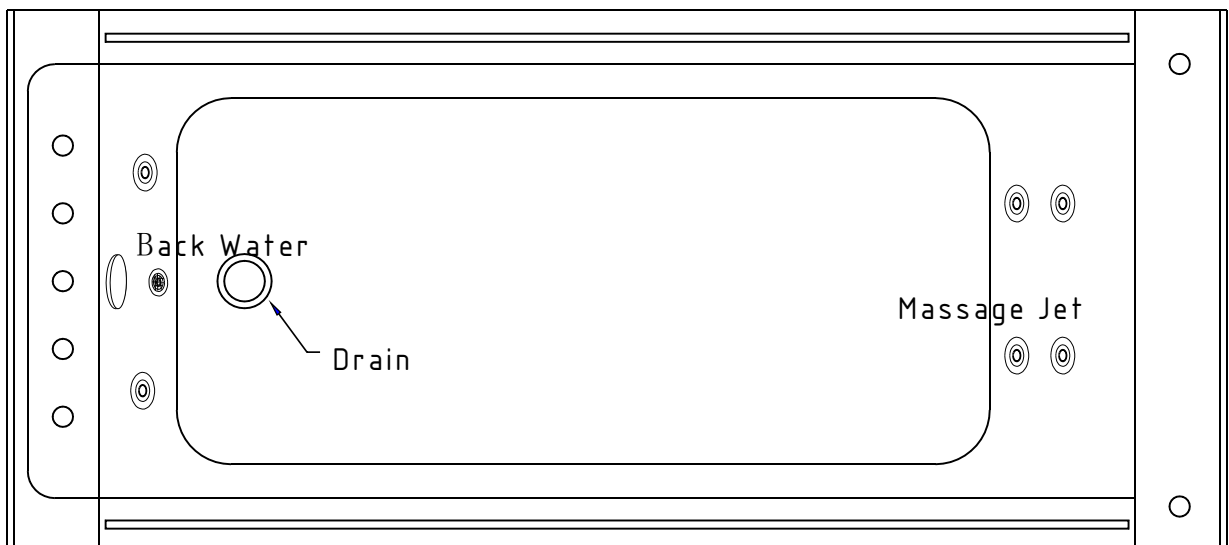

Lyfco®

Luxury
massage bathtub

BK-003 BK-003V

800x1700x580 mm

Functional Introduction *Lyfco*[®]

Water & Electricity Position Design

Length unit: mm

Power Request *Lyfco*[®]