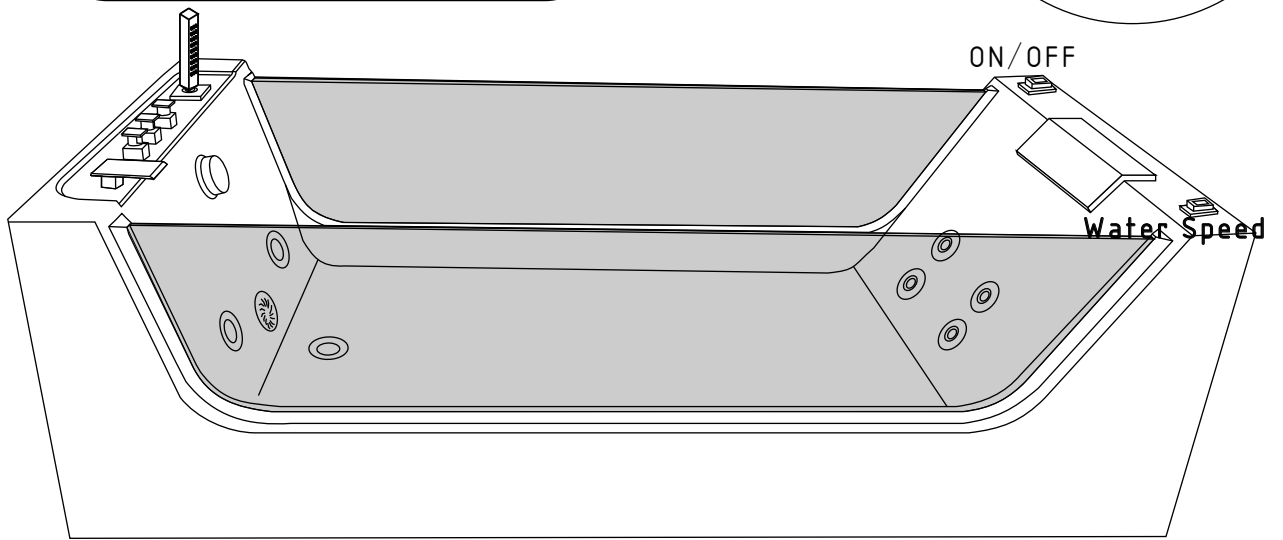

Lyfco®

Luxury
massage bathtub

BK-003 BK-003V

800x1700x580 mm

Functional Introduction *Lyfco*[®]

Water & Electricity Position Design

Length unit: mm

Power Request *Lyfco*[®]