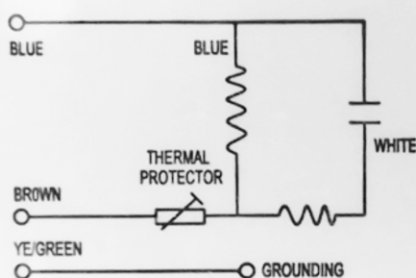

Ground properly!
Do Not Start Pump
Without Water!