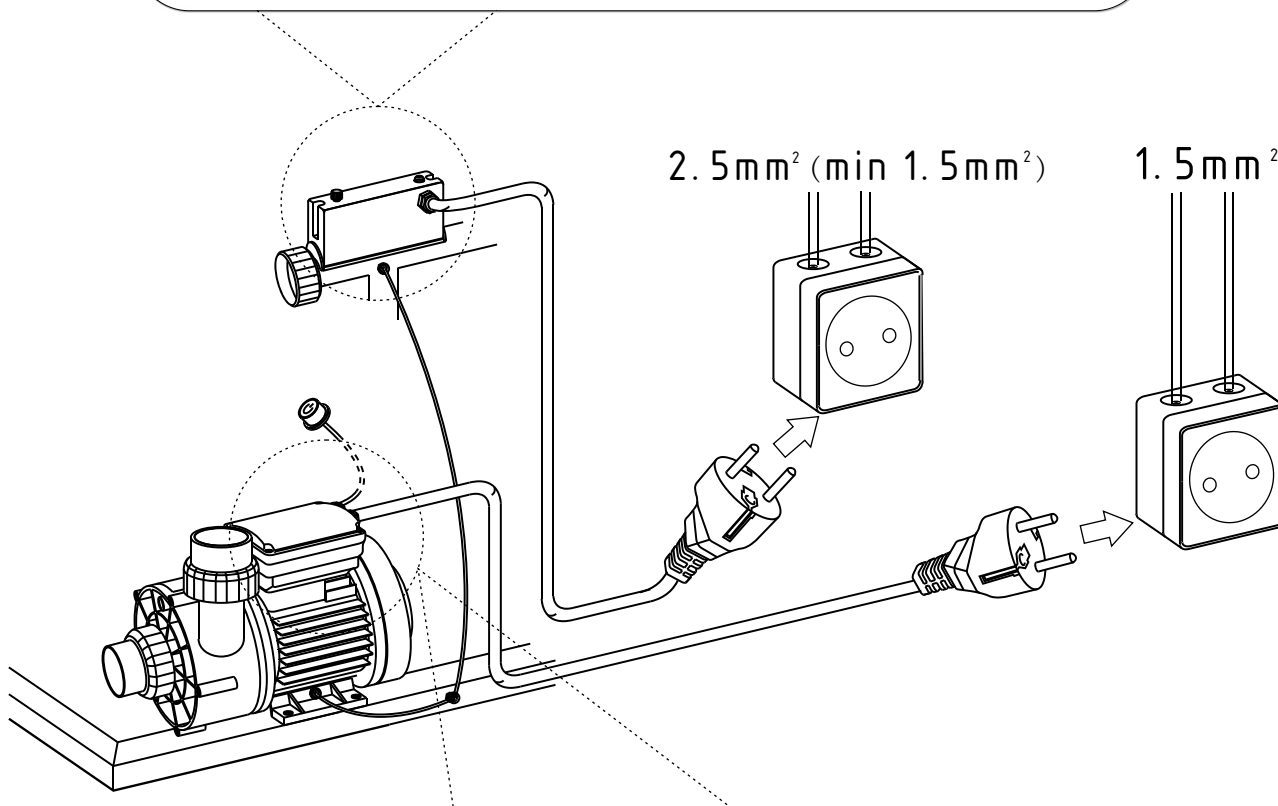

Lyfco®

Luxury
massage bathtub

BK-003 BK-003V

800x1700x580 mm

Functional Introduction *Lyfco*[®]

Water & Electricity Position Design

Length unit: mm

Power Request *Lyfco*[®]

DXD

HEATER

MODEL	SDP-1500	A
VOLTAGE	220-240VAC	50/60Hz
POWER	1.5KW	HP 2

DXD

PUMP

MODEL DXD-310 A AC 220-240V 50Hz 700W CLASS B IPX5
 MAX WATER TEMPERATURE 50°C 15µ F/450V Hmin 1m

Ground properly!
 Do Not Start Pump
 Without Water!