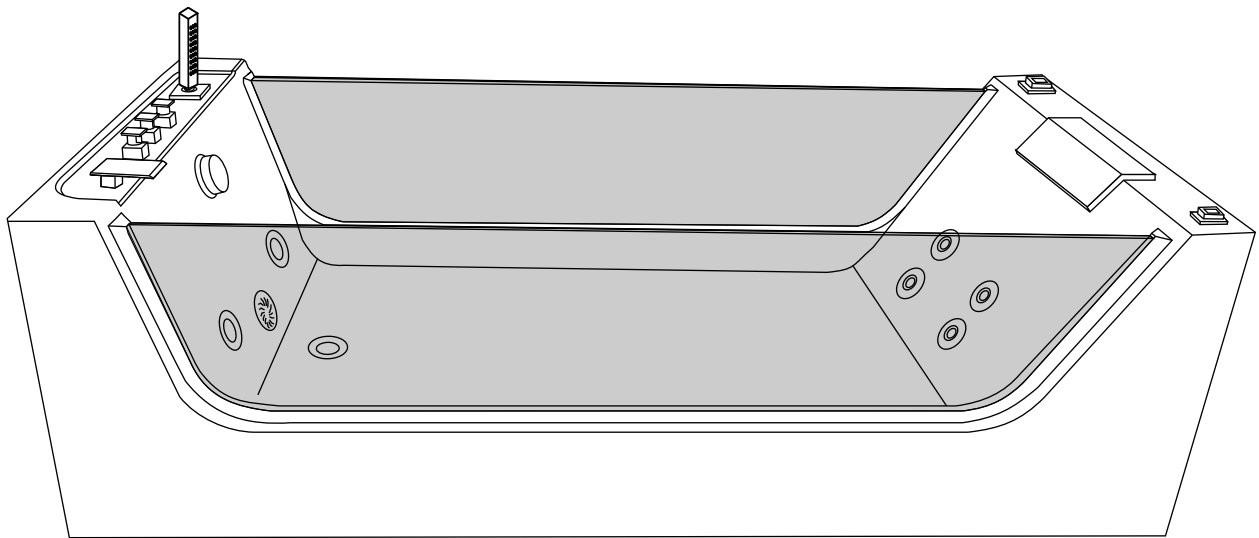

Lyfco®

Luxury
massage bathtub

BK-003 BK-003V

800x1700x580 mm

Functional Introduction *Lyfco*[®]

Water & Electricity Position Design

Length unit: mm

Power Request *Lyfco*[®]

DXD

HEATER

MODEL	SDP-1500	A
VOLTAGE	220-240VAC	50/60Hz
POWER	1.5KW	HP 2

DXD

PUMP

MODEL DXD-310 A AC 220-240V 50Hz 700W CLASS B IPX5
 MAX WATER TEMPERATURE 50°C 15µ F/450V Hmin 1m

Ground properly!
 Do Not Start Pump
 Without Water!